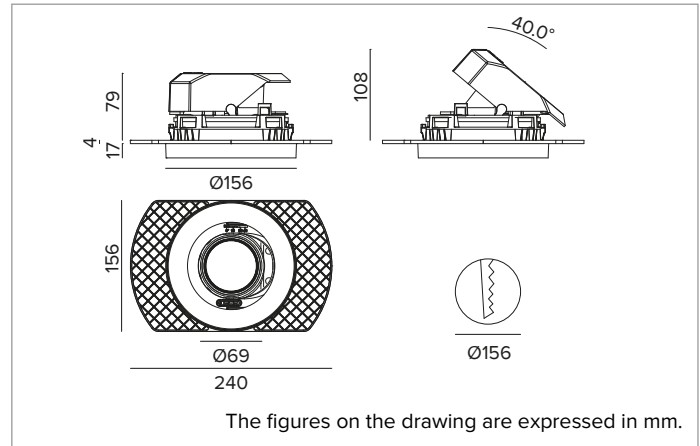

1T8618ELTR | CTEVO ARCHITECTURAL 160

Adjustable recessed LED projector in a trimless version

		2700K	H(m)	D(m)	Emax(lx)
		Ra90		10°	
		Fixture Power	14W	1	0.18
		Source Flux	1093lm	2	0.35
		Fixture Flux	860lm	3	0.53
		Efficacy	61lm/W	4	0.70
TS1371	Imax=14464cd/klm	Imax	15810cd	5	0.88

CCT nominal: 2700K

Lifetime (L80/B10): >50000h tq +25°C

ILLUMINOTECHNICAL CHARACTERISTICS

NSP - precision optics with a black silicone cut off ring. Version with a convex faceted highly reflective anodised aluminium reflector and a holographic diffusion filter. UGR<19 (EN 12464-1).

Optic: REFLECTOR

Beam angles: NSP

Optical efficiency: 79%

Fixture flux: 860lm

Luminous efficacy: 61lm/W

Photobiological safety: Compliant with RG1 low risk group

MECHANICAL CHARACTERISTICS

Die-cast black painted anodised aluminium body and dissipator. Black colour cover. The optical unit can be adjusted up to 40° on the vertical plane with a mechanical beam locking system and a graduated scale, and 358° on the horizontal plane. Trimless version with a load-bearing element for installation and finishing in plasterboard.