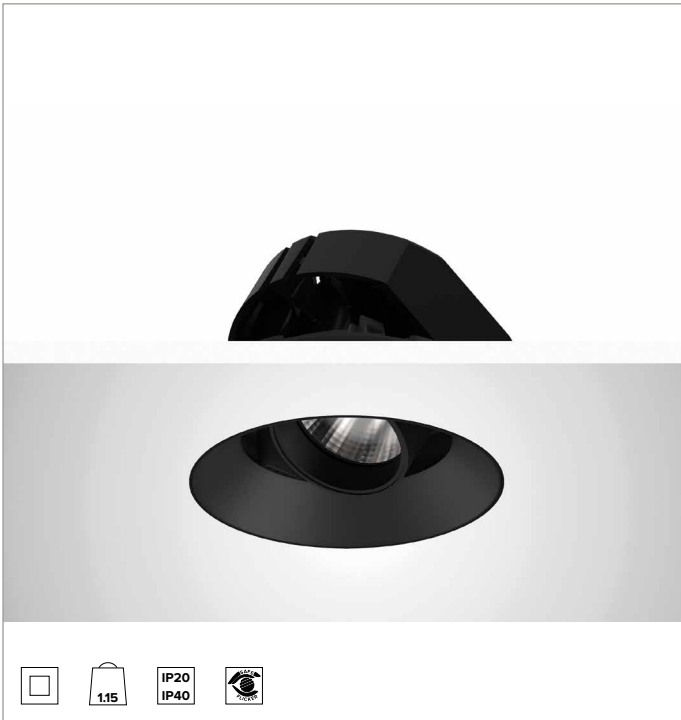

1T8618ELTR | CTEVO ARCHITECTURAL 160

Adjustable recessed LED projector in a trimless version

		2700K	H(m)	D(m)	Emax(lx)
		Ra90		10°	
		Fixture Power	14W	1	0.18
		Source Flux	1093lm	2	0.35
		Fixture Flux	860lm	3	0.53
		Efficacy	61lm/W	4	0.70
TS1371	Imax=14464cd/klm	Imax	15810cd	5	0.88

CCT nominal: 2700K

Lifetime (L80/B10): >50000h tq +25°C

ILLUMINOTECHNICAL CHARACTERISTICS

NSP - precision optics with a black silicone cut off ring. Version with a convex faceted highly reflective anodised aluminium reflector and a holographic diffusion filter. UGR<19 (EN 12464-1).

Optic: REFLECTOR

Beam angles: NSP

Optical efficiency: 79%

Fixture flux: 860lm

Luminous efficacy: 61lm/W

Photobiological safety: Compliant with RG1 low risk group

MECHANICAL CHARACTERISTICS

Die-cast black painted anodised aluminium body and dissipator. Black colour cover. The optical unit can be adjusted up to 40° on the vertical plane with a mechanical beam locking system and a graduated scale, and 358° on the horizontal plane. Trimless version with a load-bearing element for installation and finishing in plasterboard.